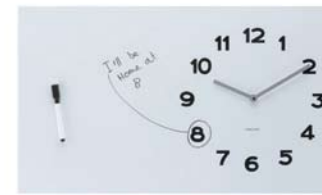

KA5349
Wall clock Magic steel
30,5 x 8 x 30,5cm, Excl. 1AA battery

detail

detail

KA4420
Alarm clock Picture silver w. red LED
13,5 x 13,5 x 3,5cm, Incl. transformer

FEATURES

The Alarm clock Picture has a sound recorder. Now you can wake up just the way you like it.