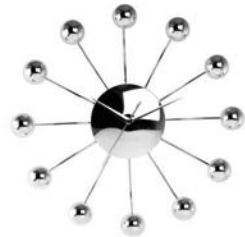

styletip 2

styletip 3

detail
1 of the rings

KA5031
Wall clock One To Twelve silver & chrome
D. 60cm, Excl. 1 AA battery, BOX32 Design

KA5031BK
Wall clock One To Twelve silver & black
D. 60cm, Excl. 1 AA battery, BOX32 Design