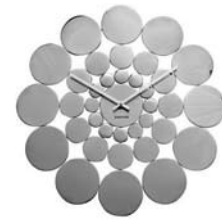

KA5331
Wall clock Frosted wood veneer
22x22x6,5cm, Excl. 1AA batt., Design Jette Scheib

2.

KA5180
Wall clock Picture frame alu
L. 41cm, W. 41cm, Excl. 1AA battery, BOX32 Design

KA5180
Wall clock Picture frame alu
L. 41cm, W. 41cm, Excl. 1AA battery, BOX32 Design