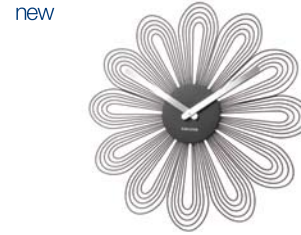

KA5421BK
Wall clock Petals black steel
D. 52cm, Excl. 1AA battery

KA5030RD
Wall clock Never Out of Style red steel
D. 18 cm, H. 7cm, Excl. 1 AA battery, BOX32 Design